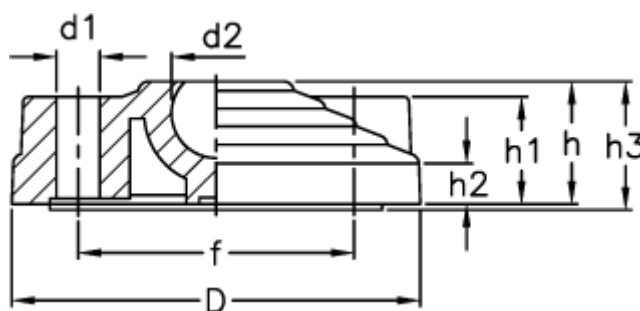

Data Sheet

Article number: 2310301831

Description: E+G With no-slip disc
LV.F-80-14-AS

Measures

$D = 80$

$d1 = 8.5$

$d2 = 14$

$f = 54$

$h = 24$

$h1 = 21$

$h2 = 9$

$h3 = 27$

Max load (N) = 16000